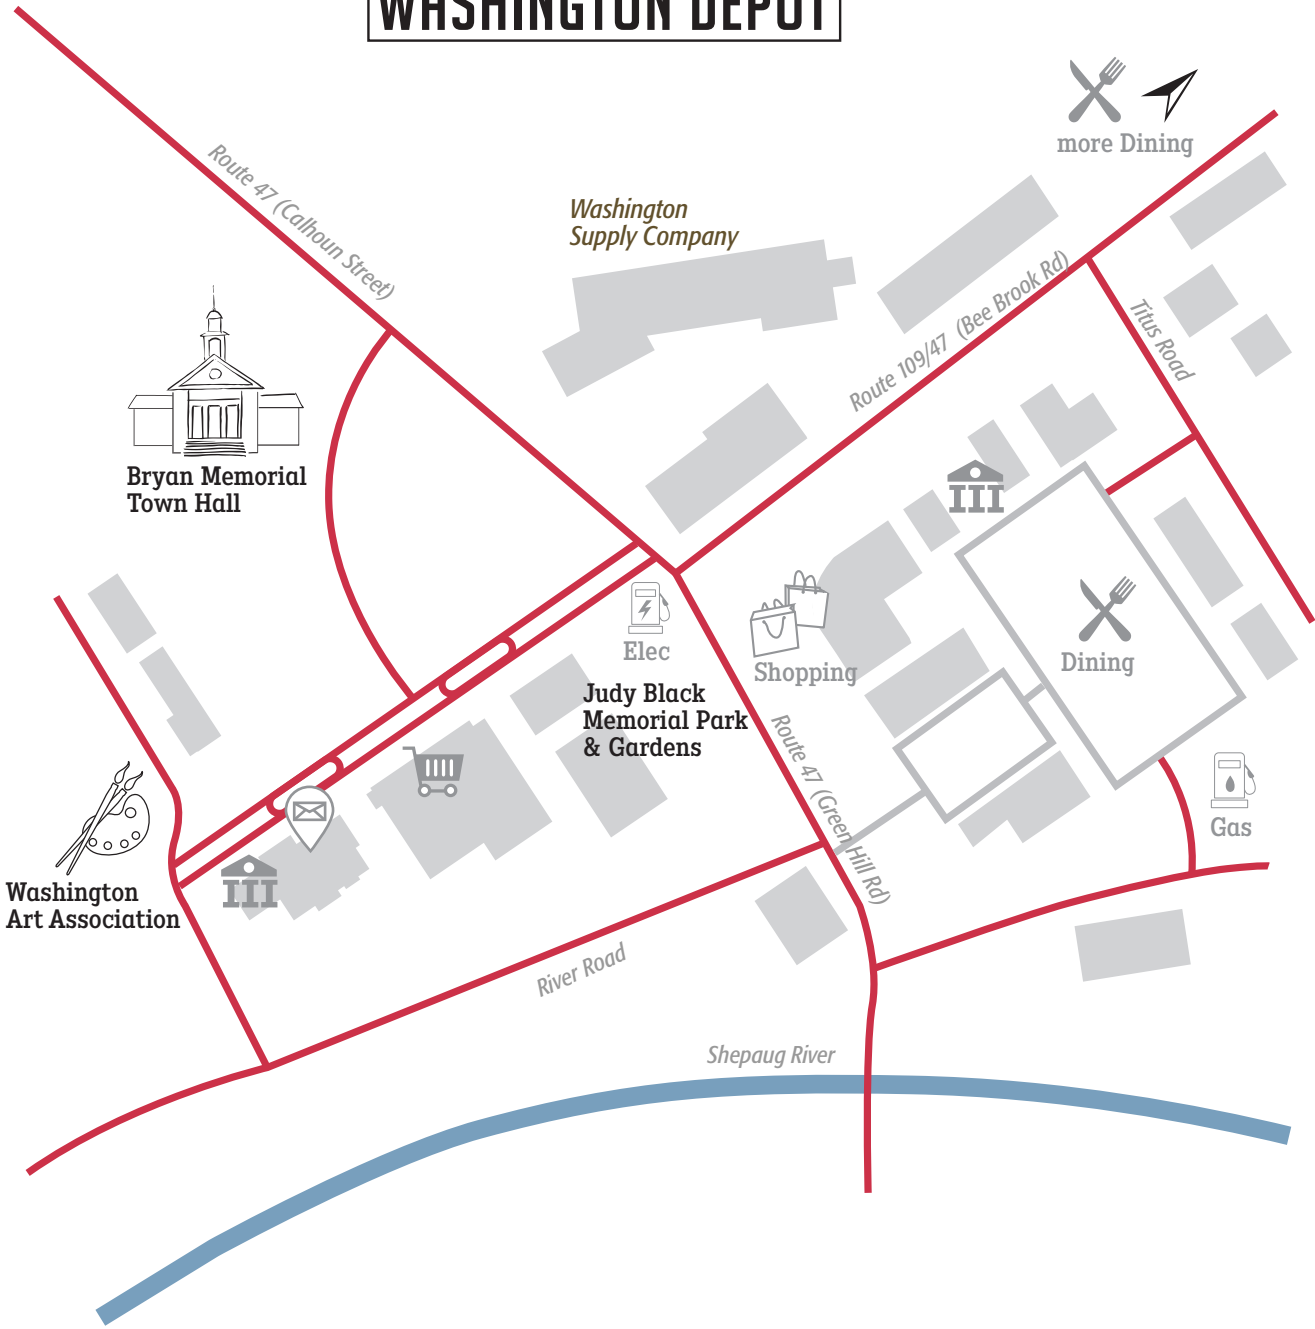

# WASHINGTON DEPOT

Washington Supply Company

Judy Black Memorial Park & Gardens

River Road

Shepaug River

Route 47 (Calhoun Street)

Route 109/47 (Bee Brook Rd)

Tius Road

Route 47 (Green Hill Rd)